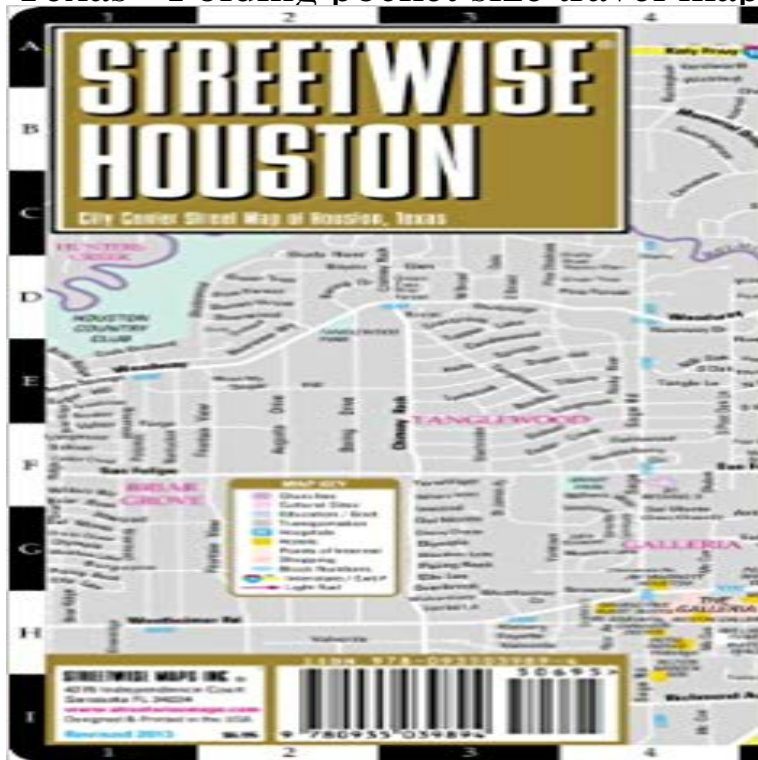

Streetwise Houston Map - Laminated City Center Street Map of Houston, Texas - Folding pocket size travel map with metro light rail

Streetwise Houston Map - Laminated City Center Street Map of Houston, Texas - Folding pocket size travel map with integrated metro light rail lines & stations This map covers the following areas: Main Houston Map 1:30,000 Downtown Houston Map 1:20,000 Houston Area Map 1:260,000 You probably didn't know that Houston is the 4th largest city in America. The downside, it's the leading city in metropolitan sprawl with high-rise towers and shopping malls spreading out forever over the low flat lands of Southeastern Texas. The upside, Houston has much to offer in terms of world class museums, fine dining, sports teams, parks and a hip party atmosphere. The STREETWISE map of Houston is split north to south from front to backside and covers a large swatch of west Houston in detail. Districts like the Galleria are easy to find as well as places like Rice University, Hermann Park, and Reliant Stadium and of course downtown Houston. Downtown Houston, once the business core, is by day a bustling area filled with high-rise office buildings and hotels. To find your way you'll need the STREETWISE map of Houston with its inset of Downtown Houston. Without it you'll easily get lost looking for the George R Brown Convention Center, Minute Maid Park, or the Toyota Center. There is nothing worse than driving around forever looking for something that is only minutes away. That won't happen provided you have the correct tool, like the STREETWISE Houston Map. The Houston Area Map will help you navigate around outlying areas of the city and it will also help you locate Houston's two airports: George Bush International and William P. Hobby Airport. Our pocket size map of Houston is laminated for durability and accordion folding for effortless use. The STREETWISE Houston map is one of many detailed and easy-to-read city street