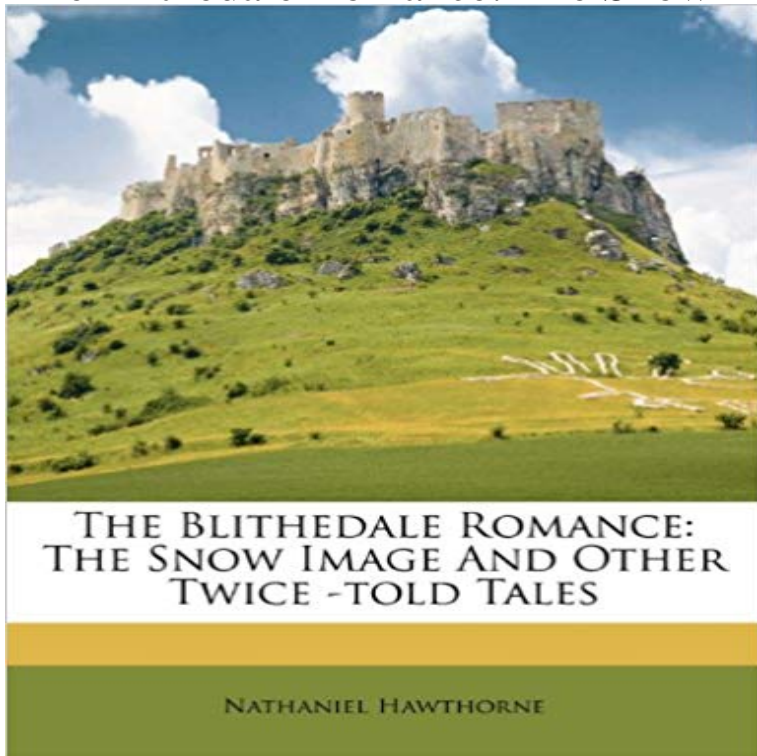

# The Blithedale Romance: The Snow Image And Other Twice -told Tales

This is a reproduction of a book published before 1923. This book may have occasional imperfections

such as missing or blurred pages, poor pictures, errant marks, etc. that were either part of the original artifact,

++++ The Blithedale Romance: The Snow Image And Other Twice -told Tales Nathaniel Hawthorne D. McKay, 1894

[\[PDF\] Lavinia \(French Edition\)](#)

[\[PDF\] Journey to the High Southwest, 7th: A Travelers Guide to Santa Fe and the Four Corners of Arizona, Colorado, New Mexico, and Utah](#)